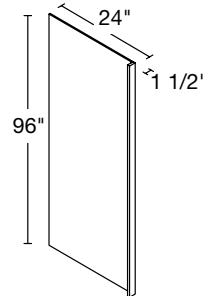

COLOR-MATCHED ACCESSORIES

BASE END PANEL
1/4 x 34 1/2 x 23 1/4"
BFEP2435

DISHWASHER END PANEL
1 1/2 x 34 1/2 x 24"
DEP1.535

REFRIGERATOR END PANEL
1 1/2 x 84 x 24"
REP2484

REFRIGERATOR END PANEL
1 1/2 x 96 x 24"
REP2496