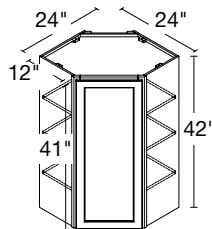

2 DOORS
30" | W3042

2 DOORS
36" | W3642

WALL CORNER CABINETS

1 DOOR WALL CORNER
24" | WA2430(L/R)

1 DOOR WALL CORNER
24" | WA2436(L/R)

1 DOOR WALL CORNER
24" | WA2442(L/R)

2 DOOR WALL BRIDGE
30" | W3012

2 DOOR WALL BRIDGE
30" | W3015