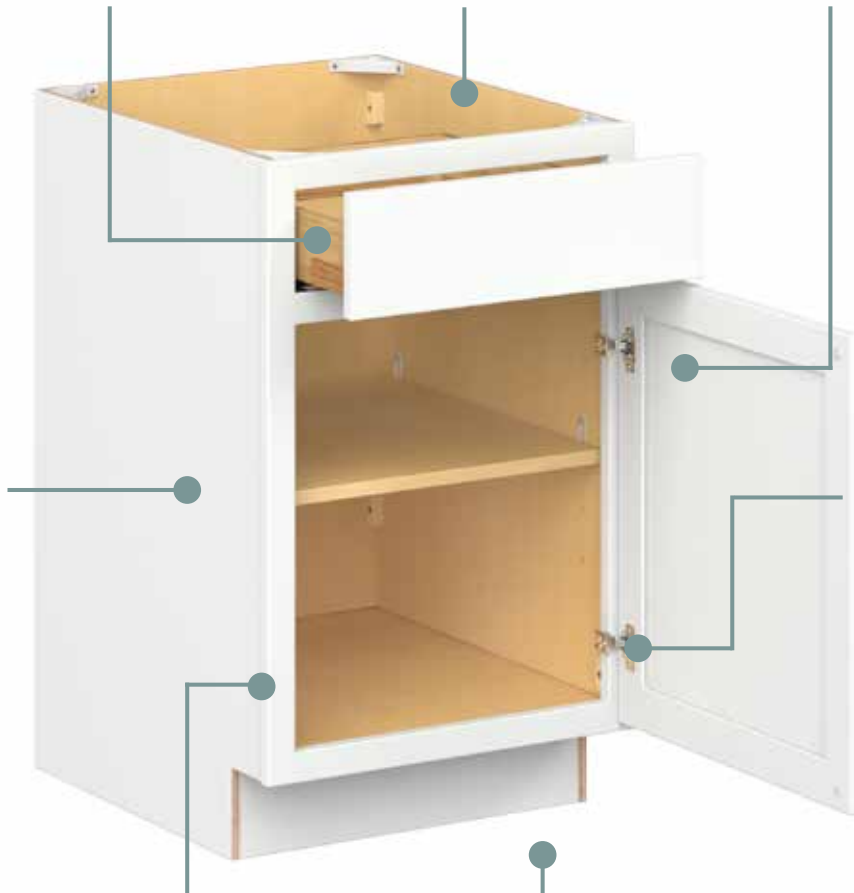

THE DIFFERENCE IS IN THE DETAILS

High quality is our standard—at a price everyone can afford.

Solid wood dovetail drawer boxes with full-extension undermount slides for extra-wide storage & 75 lb. weight capacity.

Innovative simple assembly system with lightning-fast assembly time.

Premium-painted finish is smooth, easy to clean, & stain- and moisture-resistant.

High-quality plywood cabinet boxes have superior durability and hold up for decades to come.

Soft-close doors and drawers for no-slam, silent use.

Solid wood frame provides a robust and sturdy design.

Lightweight and easy to manoeuvre—you can assemble your cabinets solo.