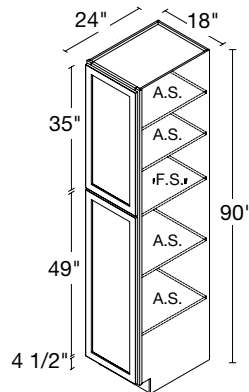

2 DOOR WALL BRIDGE
30" | W302415

2 DOOR WALL BRIDGE
36" | W361224

2 DOOR WALL BRIDGE
36" | W361824

2 DOOR WALL BRIDGE
36" | W362424

TALL CABINET OPTIONS

2 DOORS
18" | U1884(L/R)

2 DOORS
18" | U1890(L/R)

2 DOORS
18" | U1896(L/R)

COLOR-MATCHED ACCESSORIES

BASE END PANEL
1/4 x 34 1/2 x 23 1/4"
BFEP2435

DISHWASHER END PANEL
1 1/2 x 34 1/2 x 24"
DEP1.535

REFRIGERATOR END PANEL
1 1/2 x 84 x 24"
REP2484

REFRIGERATOR END PANEL
1 1/2 x 96 x 24"
REP2496