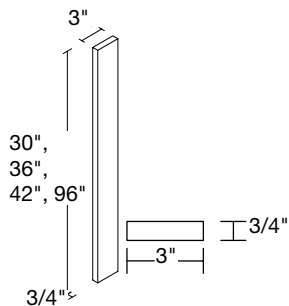

COLOR-MATCHED ACCESSORIES

BASE END PANEL
1/4 x 34 1/2 x 23 1/4"
BFEP2435

DISHWASHER END PANEL
1 1/2 x 34 1/2 x 24"
DEP1.535

REFRIGERATOR END PANEL
1 1/2 x 84 x 24"
REP2484

REFRIGERATOR END PANEL
1 1/2 x 96 x 24"
REP2496

ISLAND PANEL
48 x 34 1/2 x 1/4"
IP4835

FILLER
3 x 3/4 x 30" | F330
3 x 3/4 x 36" | F336
3 x 3/4 x 42" | F342
3 x 3/4 x 96" | F396

FILLER
6 x 3/4 x 30" | F630
6 x 3/4 x 36" | F636
6 x 3/4 x 42" | F642

CROWN MOLDING
96 x 2 13/16 x 2 7/8"
MCROWN8