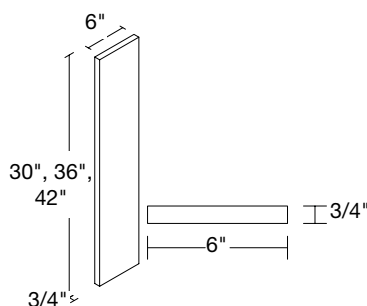

COLOR-MATCHED ACCESSORIES

BASE END PANEL
1/4 x 34 1/2 x 23 1/4"
BFEP2435

DISHWASHER END PANEL
1 1/2 x 34 1/2 x 24"
DEP1.535

REFRIGERATOR END PANEL
1 1/2 x 84 x 24"
REP2484

REFRIGERATOR END PANEL
1 1/2 x 96 x 24"
REP2496

ISLAND PANEL
48 x 34 1/2 x 1/4"
IP4835

FILLER
3 x 3/4 x 30" | F330
3 x 3/4 x 36" | F336
3 x 3/4 x 42" | F342
3 x 3/4 x 96" | F396

FILLER
6 x 3/4 x 30" | F630
6 x 3/4 x 36" | F636
6 x 3/4 x 42" | F642

CROWN MOLDING
96 x 2 13/16 x 2 7/8"
MCROWN8