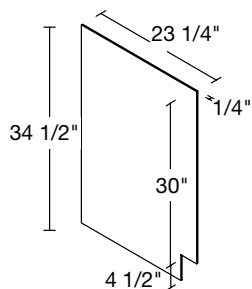

COLOR-MATCHED ACCESSORIES

BASE END PANEL
1/4 x 34 1/2 x 23 1/4"
BFEP2435