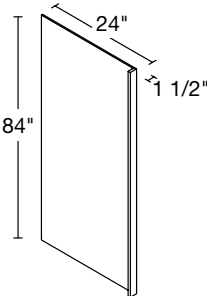

REFRIGERATOR END PANEL
1 1/2 x 84 x 24"
REP2484