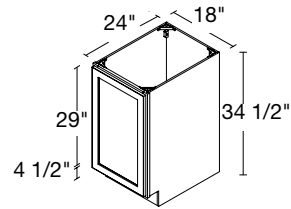

2 DOORS / 1 DRAWER
27" | B27

2 DOORS / 1 DRAWER
30" | B30

2 DOORS / 1 DRAWER
36" | B36

3 DRAWERS
18" | DB18

3 DRAWERS
24" | DB24

3 DRAWERS
30" | DB30

**2 DOOR / 1 FALSE
FRONT SINK**
30" | SB30

**2 DOOR / 1 FALSE
FRONT SINK**
36" | SB36

CORNER CABINETS

**1 DOOR / 1 DRAWER
BASE BLIND CORNER**
36" | BBC36(L/R)

**2 DOOR LAZY SUSAN
BASE CORNER**
36" | BC36LS

WASTE / RECYCLING CABINET

**PULL-OUT
WASTE CENTRE**
18" | BWB18

Bins are not included.