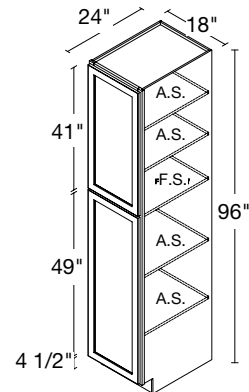

2 DOOR WALL BRIDGE
30" | W302415

2 DOOR WALL BRIDGE
36" | W361224

2 DOOR WALL BRIDGE
36" | W361824

2 DOOR WALL BRIDGE
36" | W362424

TALL CABINET OPTIONS

2 DOORS
18" | U1884(L/R)

2 DOORS
18" | U1890(L/R)

2 DOORS
18" | U1896(L/R)

COLOR-MATCHED ACCESSORIES

BASE END PANEL
1/4 x 34 1/2 x 23 1/4"
BFEP2435

DISHWASHER END PANEL
1 1/2 x 34 1/2 x 24"
DEP1.535

REFRIGERATOR END PANEL
1 1/2 x 84 x 24"
REP2484

REFRIGERATOR END PANEL
1 1/2 x 96 x 24"
REP2496