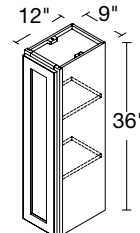

CORNER CABINETS

**1 DOOR / 1 DRAWER
BASE BLIND CORNER**
36" | BBC36(L/R)

**2 DOOR LAZY SUSAN
BASE CORNER**
36" | BC36LS

WASTE / RECYCLING CABINET

**PULL-OUT
WASTE CENTRE**
18" | BWB18

Bins are not included.

WALL CABINET OPTIONS

WALL CABINETS

1 DOOR
9" | W930(L/R)

1 DOOR
12" | W1230(L/R)

1 DOOR
15" | W1530(L/R)

1 DOOR
18" | W1830(L/R)

1 DOOR
21" | W2130(L/R)

1 DOOR
24" | W2430(L/R)

2 DOORS
27" | W2730

2 DOORS
30" | W3030

2 DOORS
36" | W3630

1 DOOR
9" | W936(L/R)

1 DOOR
12" | W1236(L/R)

1 DOOR
15" | W1536(L/R)

1 DOOR
18" | W1836(L/R)

1 DOOR
21" | W2136(L/R)