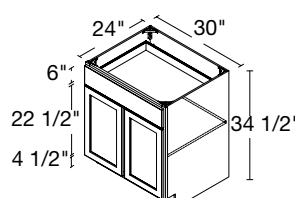

BASE CABINET OPTIONS

BASE CABINETS >

1 DOOR
9" | B9FH(L/R)

1 DOOR / 1 DRAWER
12" | B12(L/R)

1 DOOR / 1 DRAWER
15" | B15(L/R)

1 DOOR / 1 DRAWER
18" | B18(L/R)

1 DOOR / 1 DRAWER
21" | B21(L/R)

1 DOOR / 1 DRAWER
24" | B24(L/R)

2 DOORS / 1 DRAWER
27" | B27

2 DOORS / 1 DRAWER
30" | B30

2 DOORS / 1 DRAWER
36" | B36

3 DRAWERS
18" | DB18

3 DRAWERS
24" | DB24

3 DRAWERS
30" | DB30

**2 DOOR / 1 FALSE
FRONT SINK**
30" | SB30

**2 DOOR / 1 FALSE
FRONT SINK**
36" | SB36