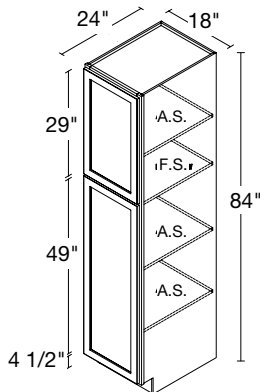

2 DOOR WALL BRIDGE
30" | W302415

2 DOOR WALL BRIDGE
36" | W361224

2 DOOR WALL BRIDGE
36" | W361824

2 DOOR WALL BRIDGE
36" | W362424

TALL CABINET OPTIONS

2 DOORS
18" | U1884(L/R)

2 DOORS
18" | U1890(L/R)

2 DOORS
18" | U1896(L/R)

COLOR-MATCHED ACCESSORIES

BASE END PANEL
1/4 x 34 1/2 x 23 1/4"
BFEP2435

DISHWASHER END PANEL
1 1/2 x 34 1/2 x 24"
DEP1.535

REFRIGERATOR END PANEL
1 1/2 x 84 x 24"
REP2484

REFRIGERATOR END PANEL
1 1/2 x 96 x 24"
REP2496