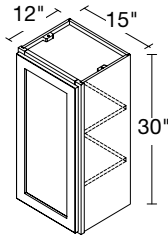

CORNER CABINETS

**1 DOOR / 1 DRAWER
BASE BLIND CORNER**
36" | BBC36(L/R)

**2 DOOR LAZY SUSAN
BASE CORNER**
36" | BC36LS

WASTE / RECYCLING CABINET

**PULL-OUT
WASTE CENTRE**
18" | BWB18

Bins are not included.

WALL CABINET OPTIONS

WALL CABINETS

1 DOOR
9" | W930(L/R)

1 DOOR
12" | W1230(L/R)

1 DOOR
15" | W1530(L/R)

1 DOOR
18" | W1830(L/R)

1 DOOR
21" | W2130(L/R)

1 DOOR
24" | W2430(L/R)

2 DOORS
27" | W2730

2 DOORS
30" | W3030

2 DOORS
36" | W3630

1 DOOR
9" | W936(L/R)

1 DOOR
12" | W1236(L/R)

1 DOOR
15" | W1536(L/R)

1 DOOR
18" | W1836(L/R)

1 DOOR
21" | W2136(L/R)