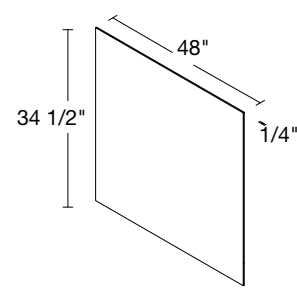

COLOR-MATCHED ACCESSORIES

BASE END PANEL
1/4 x 34 1/2 x 23 1/4"
BFEP2435

DISHWASHER END PANEL
1 1/2 x 34 1/2 x 24"
DEP1.535

REFRIGERATOR END PANEL
1 1/2 x 84 x 24"
REP2484

REFRIGERATOR END PANEL
1 1/2 x 96 x 24"
REP2496