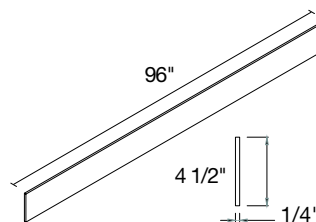

TOE KICK
96 x 1/4 x 4 1/2" | TK96